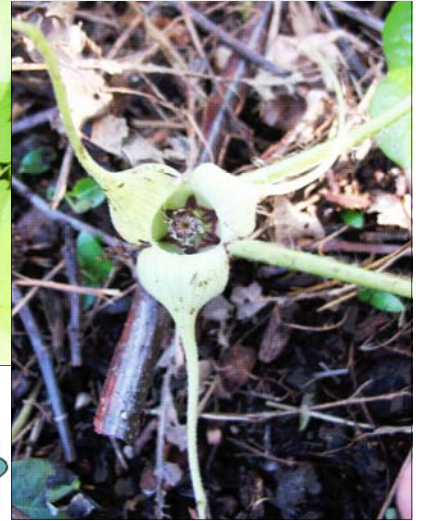

This evergreen perennial often forms large ground-covering mats 6"-8" tall.

The shiny leaves are heart to kidney-shaped and overlap at the base.

Photo by Heidi Bohan

Flowers may be hidden under the leaves and are unusual with three 'petals' that change from green to purple-brown.

PNW Native Plant
PPNC: 317

Wild Ginger

Asarum caudatum

© Starflower Foundation 2006

- Tree
- Shrub
- Ground cover
- Forbs/ Grass
- Forest
- Prairie Meadow
- Wetland Riparian

This evergreen perennial often forms large ground-covering mats 6"-8" tall.

The shiny leaves are heart to kidney-shaped and overlap at the base.

Photo by Heidi Bohan

Flowers may be hidden under the leaves and are unusual with three 'petals' that change from green to purple-brown.