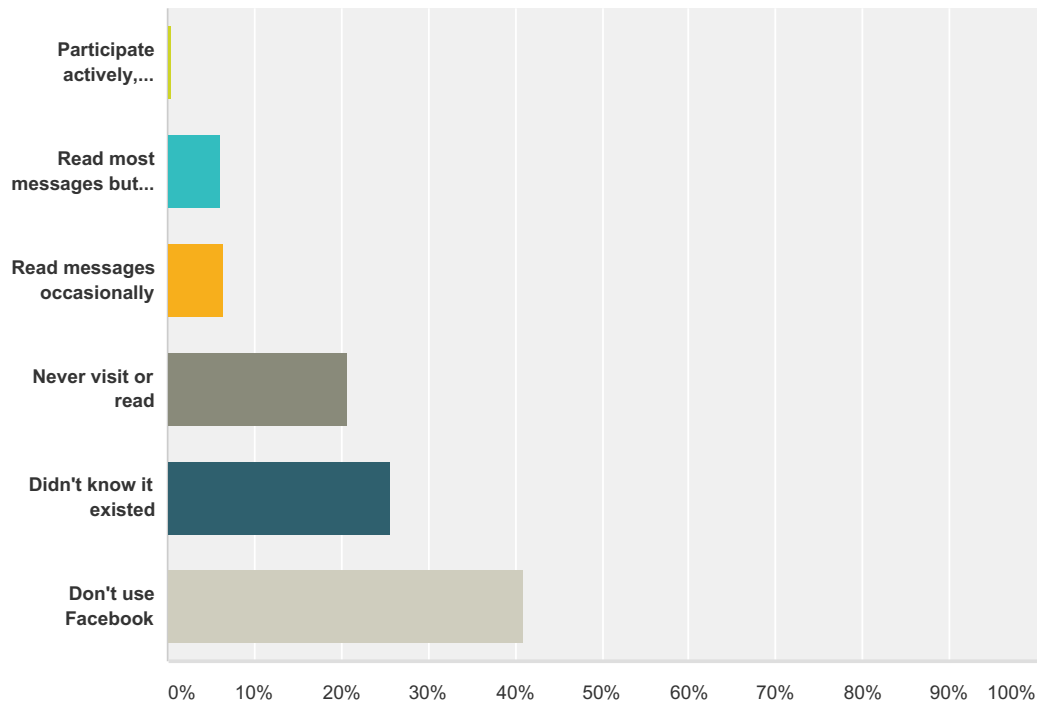

Q15 How do you interact with the statewide WNPS Facebook Group?
 (https://www.facebook.com/groups/Washin
 gtonNativePlants/) (A Group has many-to-many communication and any member may post.)

Answered: 549 Skipped: 13

Answer Choices	Responses
Participate actively, posting and reading frequently	0.36% 2
Read most messages but rarely post	6.01% 33
Read messages occasionally	6.38% 35
Never visit or read	20.58% 113
Didn't know it existed	25.68% 141
Don't use Facebook	40.98% 225
Total	549