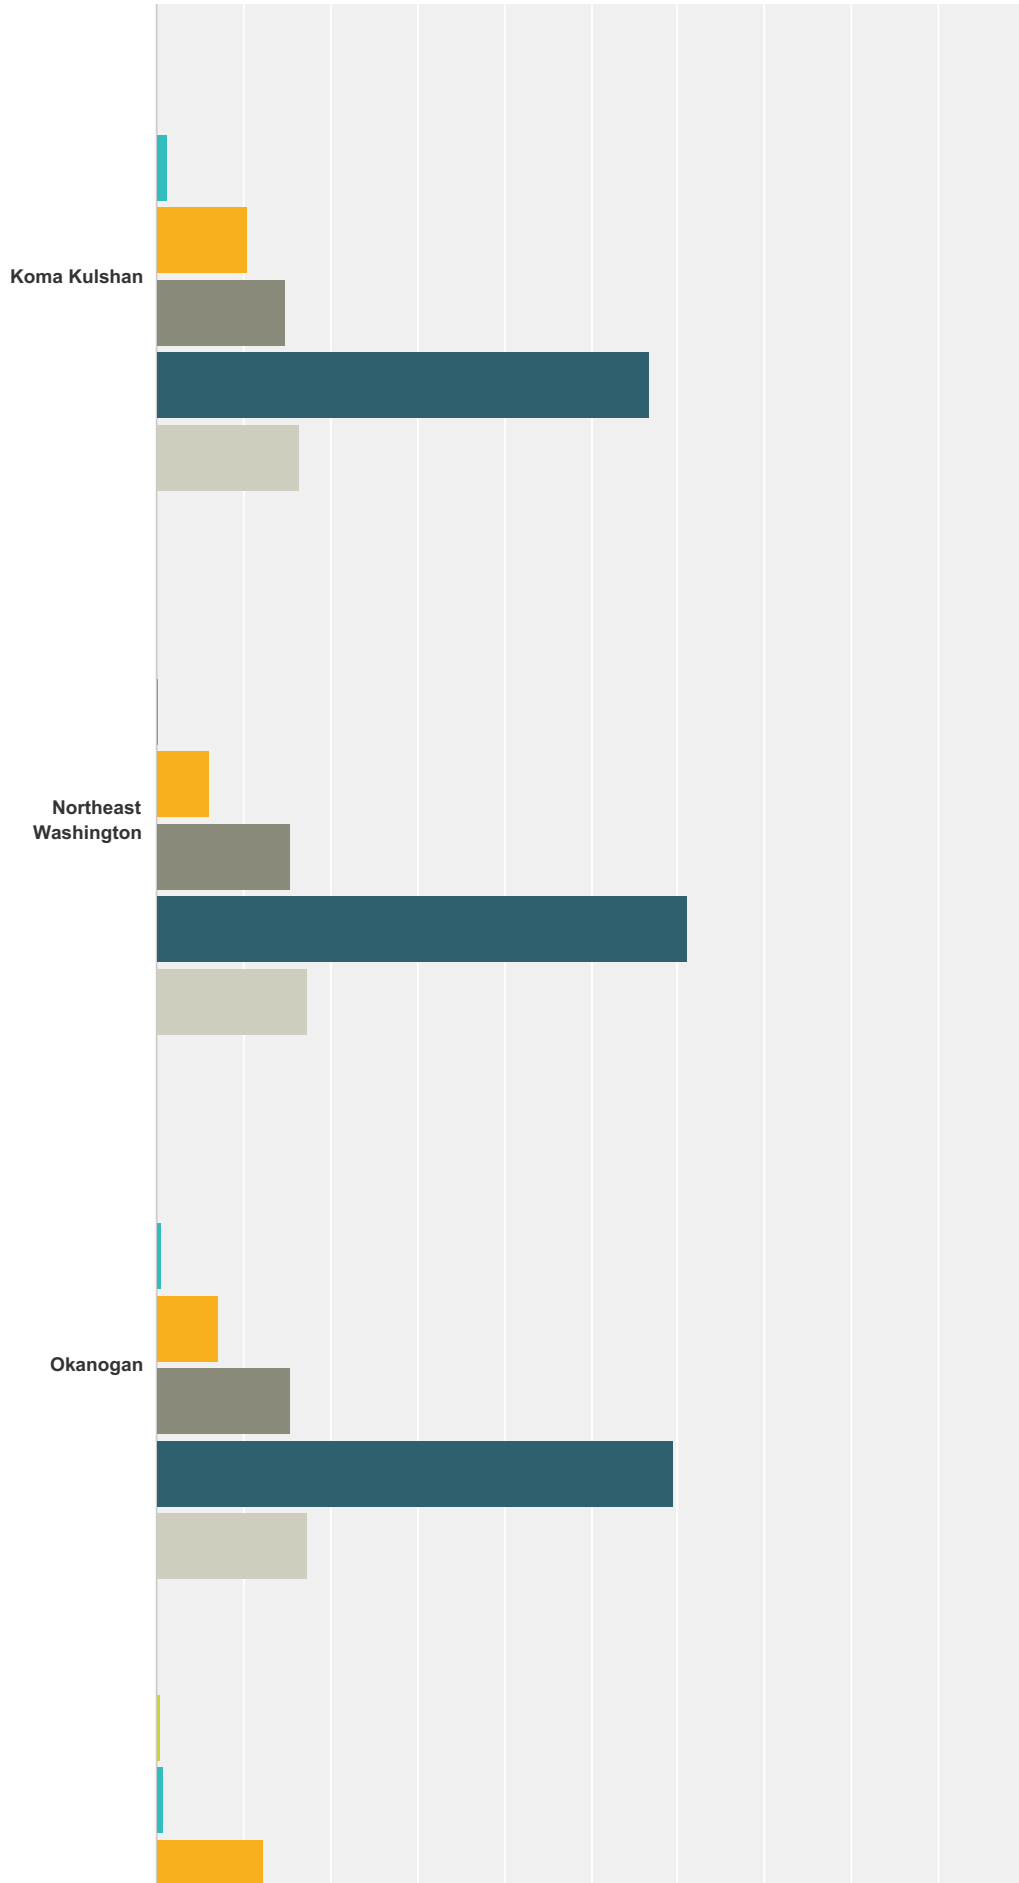

Q19 How often do you visit your chapter's website or that of other chapters across the state?

Answered: 525 Skipped: 37

WNPS Communications Strategy Survey

WNPS Communications Strategy Survey

WNPS Communications Strategy Survey

	Daily, or more than once a week	Weekly	Occasionally	Rarely	Never	Don't know there was a chapter website	Total	Weighted Average
Central Puget Sound	0.72% 3	2.39% 10	30.31% 127	16.71% 70	33.65% 141	16.23% 68	419	4.29
Central Washington	0.00% 0	1.27% 5	11.90% 47	16.46% 65	53.92% 213	16.46% 65	395	4.72
Columbia Basin	0.26% 1	1.29% 5	9.54% 37	16.75% 65	56.19% 218	15.98% 62	388	4.75
Koma Kulshan	0.00% 0	1.28% 5	10.46% 41	14.80% 58	56.89% 223	16.58% 65	392	4.77
Northeast Washington	0.00% 0	0.26% 1	6.01% 23	15.40% 59	61.10% 234	17.23% 66	383	4.89

WNPS Communications Strategy Survey

Okanogan	0.00% 0	0.52% 2	7.09% 27	15.49% 59	59.58% 227	17.32% 66	381	4.86
Olympic Peninsula	0.51% 2	0.77% 3	12.34% 48	19.28% 75	49.87% 194	17.22% 67	389	4.69
Salal	0.00% 0	0.52% 2	10.34% 40	16.28% 63	55.04% 213	17.83% 69	387	4.79
San Juan Islands	0.00% 0	0.27% 1	5.87% 22	17.07% 64	58.93% 221	17.87% 67	375	4.88
South Sound	0.26% 1	3.35% 13	13.92% 54	16.49% 64	50.52% 196	15.46% 60	388	4.60
Suksdorfia	0.26% 1	0.52% 2	5.24% 20	15.18% 58	61.52% 235	17.28% 66	382	4.89
Wenatchee Valley	0.26% 1	0.78% 3	9.30% 36	16.02% 62	56.59% 219	17.05% 66	387	4.79