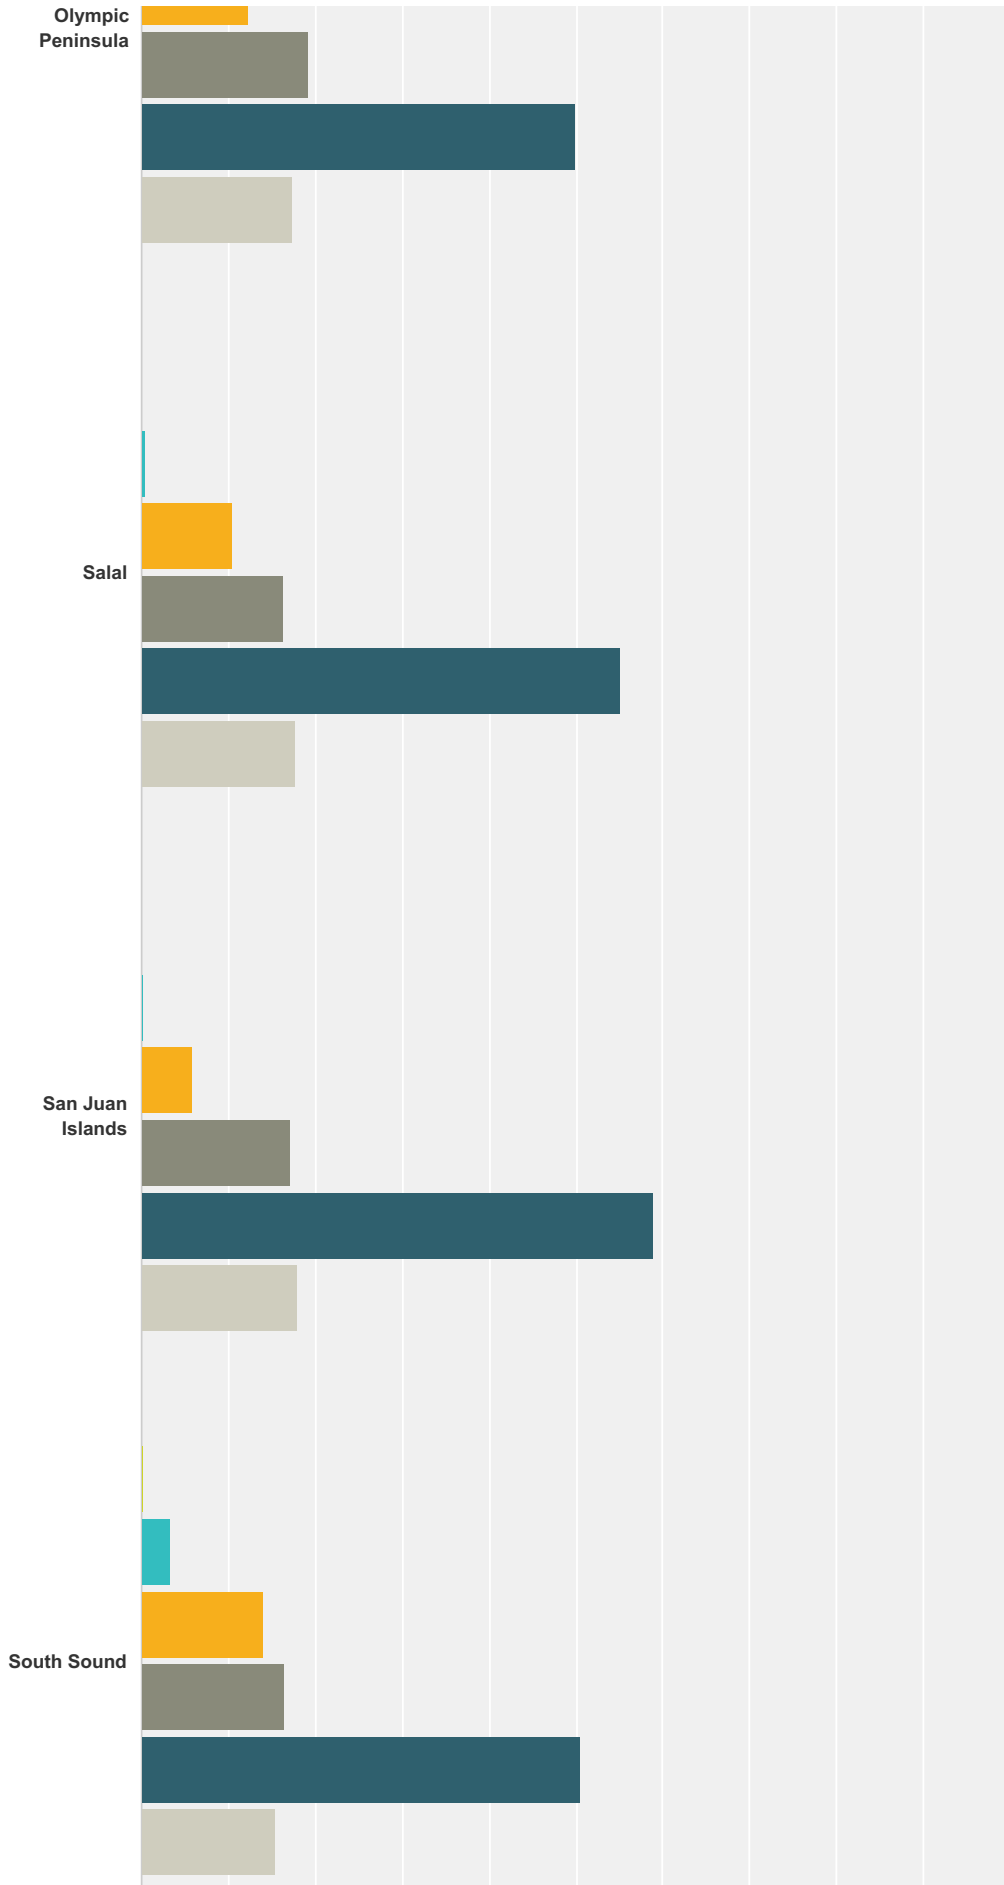

Q19 How often do you visit your chapter's website or that of other chapters across the state?

Answered: 525 Skipped: 37

WNPS Communications Strategy Survey

WNPS Communications Strategy Survey

WNPS Communications Strategy Survey

	Daily, or more than once a week	Weekly	Occasionally	Rarely	Never	Don't know there was a chapter website	Total	Weighted Average
Central Puget Sound	0.72% 3	2.39% 10	30.31% 127	16.71% 70	33.65% 141	16.23% 68	419	4.29
Central Washington	0.00% 0	1.27% 5	11.90% 47	16.46% 65	53.92% 213	16.46% 65	395	4.72
Columbia Basin	0.26% 1	1.29% 5	9.54% 37	16.75% 65	56.19% 218	15.98% 62	388	4.75
Koma Kulshan	0.00% 0	1.28% 5	10.46% 41	14.80% 58	56.89% 223	16.58% 65	392	4.77
Northeast Washington	0.00% 0	0.26% 1	6.01% 23	15.40% 59	61.10% 234	17.23% 66	383	4.89

WNPS Communications Strategy Survey

Okanogan	0.00% 0	0.52% 2	7.09% 27	15.49% 59	59.58% 227	17.32% 66	381	4.86
Olympic Peninsula	0.51% 2	0.77% 3	12.34% 48	19.28% 75	49.87% 194	17.22% 67	389	4.69
Salal	0.00% 0	0.52% 2	10.34% 40	16.28% 63	55.04% 213	17.83% 69	387	4.79
San Juan Islands	0.00% 0	0.27% 1	5.87% 22	17.07% 64	58.93% 221	17.87% 67	375	4.88
South Sound	0.26% 1	3.35% 13	13.92% 54	16.49% 64	50.52% 196	15.46% 60	388	4.60
Suksdorfia	0.26% 1	0.52% 2	5.24% 20	15.18% 58	61.52% 235	17.28% 66	382	4.89
Wenatchee Valley	0.26% 1	0.78% 3	9.30% 36	16.02% 62	56.59% 219	17.05% 66	387	4.79