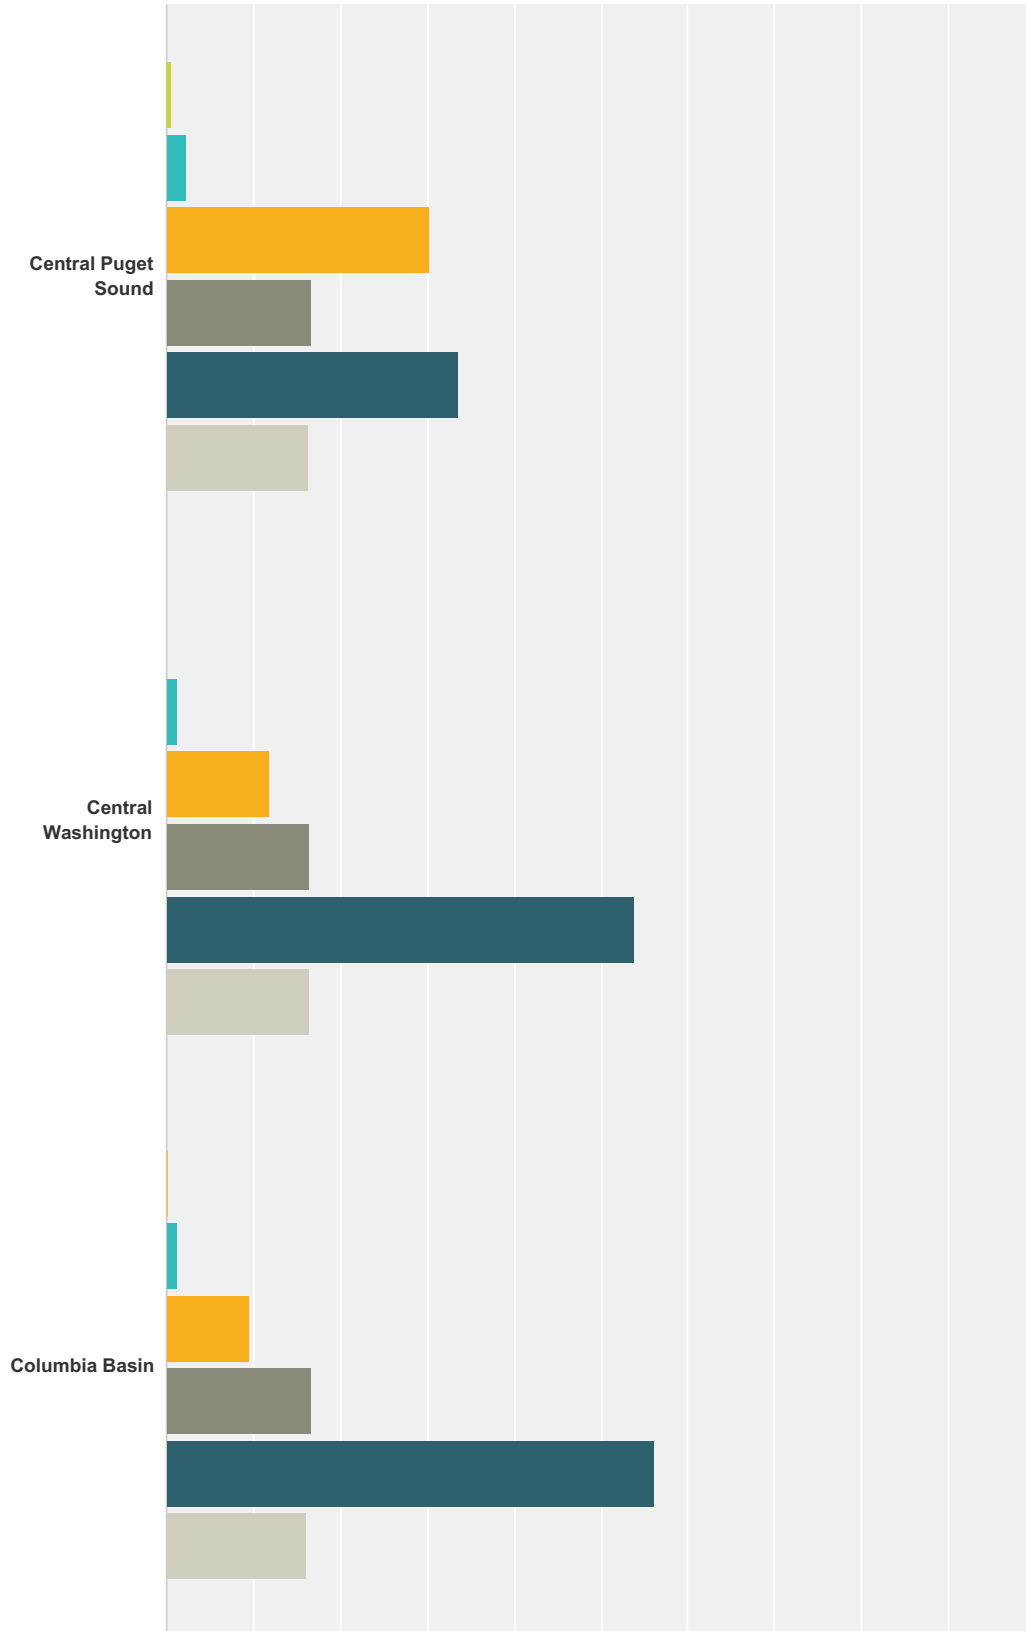

Q19 How often do you visit your chapter's website or that of other chapters across the state?

Answered: 525 Skipped: 37

WNPS Communications Strategy Survey

WNPS Communications Strategy Survey

WNPS Communications Strategy Survey

	Daily, or more than once a week	Weekly	Occasionally	Rarely	Never	Don't know there was a chapter website	Total	Weighted Average
Central Puget Sound	0.72% 3	2.39% 10	30.31% 127	16.71% 70	33.65% 141	16.23% 68	419	4.29
Central Washington	0.00% 0	1.27% 5	11.90% 47	16.46% 65	53.92% 213	16.46% 65	395	4.72
Columbia Basin	0.26% 1	1.29% 5	9.54% 37	16.75% 65	56.19% 218	15.98% 62	388	4.75
Koma Kulshan	0.00% 0	1.28% 5	10.46% 41	14.80% 58	56.89% 223	16.58% 65	392	4.77
Northeast Washington	0.00% 0	0.26% 1	6.01% 23	15.40% 59	61.10% 234	17.23% 66	383	4.89

WNPS Communications Strategy Survey

Okanogan	0.00% 0	0.52% 2	7.09% 27	15.49% 59	59.58% 227	17.32% 66	381	4.86
Olympic Peninsula	0.51% 2	0.77% 3	12.34% 48	19.28% 75	49.87% 194	17.22% 67	389	4.69
Salal	0.00% 0	0.52% 2	10.34% 40	16.28% 63	55.04% 213	17.83% 69	387	4.79
San Juan Islands	0.00% 0	0.27% 1	5.87% 22	17.07% 64	58.93% 221	17.87% 67	375	4.88
South Sound	0.26% 1	3.35% 13	13.92% 54	16.49% 64	50.52% 196	15.46% 60	388	4.60
Suksdorfia	0.26% 1	0.52% 2	5.24% 20	15.18% 58	61.52% 235	17.28% 66	382	4.89
Wenatchee Valley	0.26% 1	0.78% 3	9.30% 36	16.02% 62	56.59% 219	17.05% 66	387	4.79