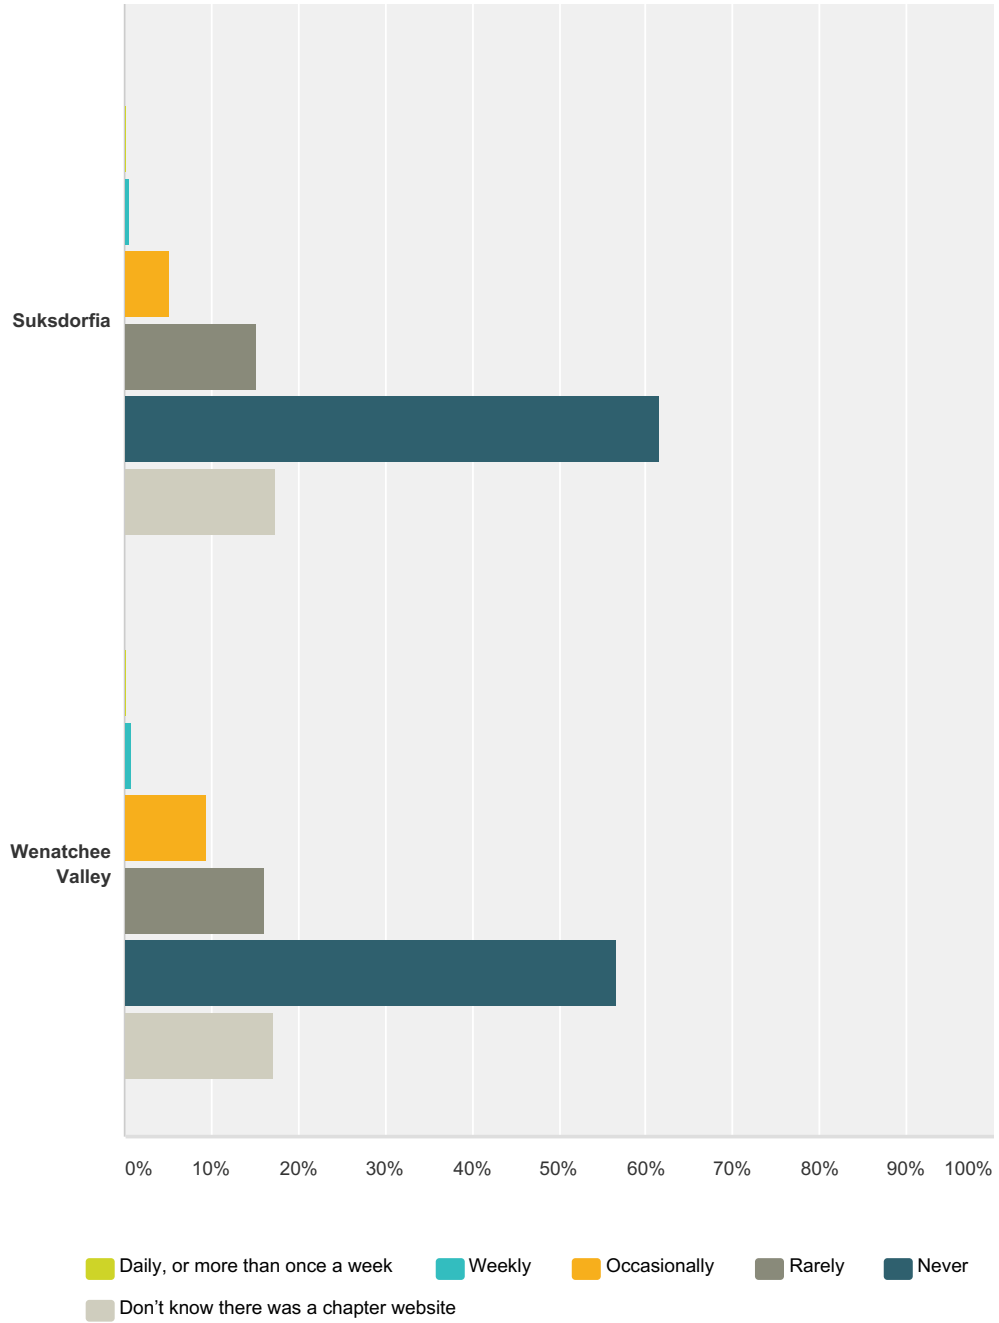

Q19 How often do you visit your chapter's website or that of other chapters across the state?

Answered: 525 Skipped: 37

WNPS Communications Strategy Survey

WNPS Communications Strategy Survey

WNPS Communications Strategy Survey

	Daily, or more than once a week	Weekly	Occasionally	Rarely	Never	Don't know there was a chapter website	Total	Weighted Average
Central Puget Sound	0.72% 3	2.39% 10	30.31% 127	16.71% 70	33.65% 141	16.23% 68	419	4.29
Central Washington	0.00% 0	1.27% 5	11.90% 47	16.46% 65	53.92% 213	16.46% 65	395	4.72
Columbia Basin	0.26% 1	1.29% 5	9.54% 37	16.75% 65	56.19% 218	15.98% 62	388	4.75
Koma Kulshan	0.00% 0	1.28% 5	10.46% 41	14.80% 58	56.89% 223	16.58% 65	392	4.77
Northeast Washington	0.00% 0	0.26% 1	6.01% 23	15.40% 59	61.10% 234	17.23% 66	383	4.89