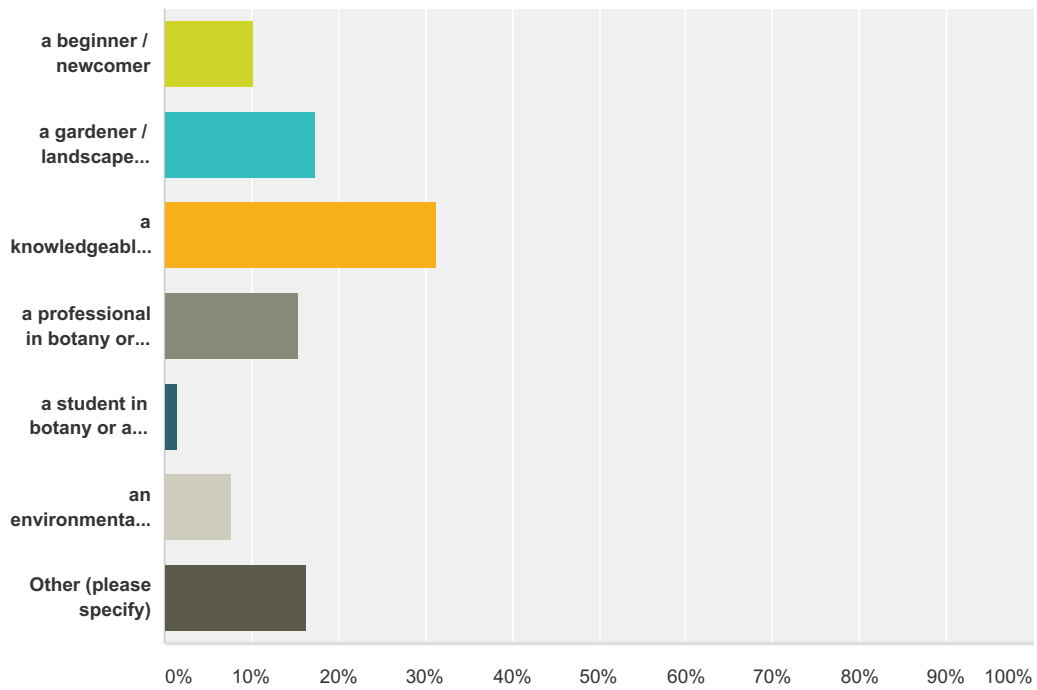

Q23 With respect to Washington’s native plants, I consider myself primarily:

Answered: 515 Skipped: 47

Answer Choices	Responses
a beginner / newcomer	10.29% 53
a gardener / landscape planner	17.28% 89
a knowledgeable amateur botanist	31.26% 161
a professional in botany or a related field	15.53% 80
a student in botany or a related field	1.55% 8
an environmental activist	7.77% 40
Other (please specify)	16.31% 84
Total	515