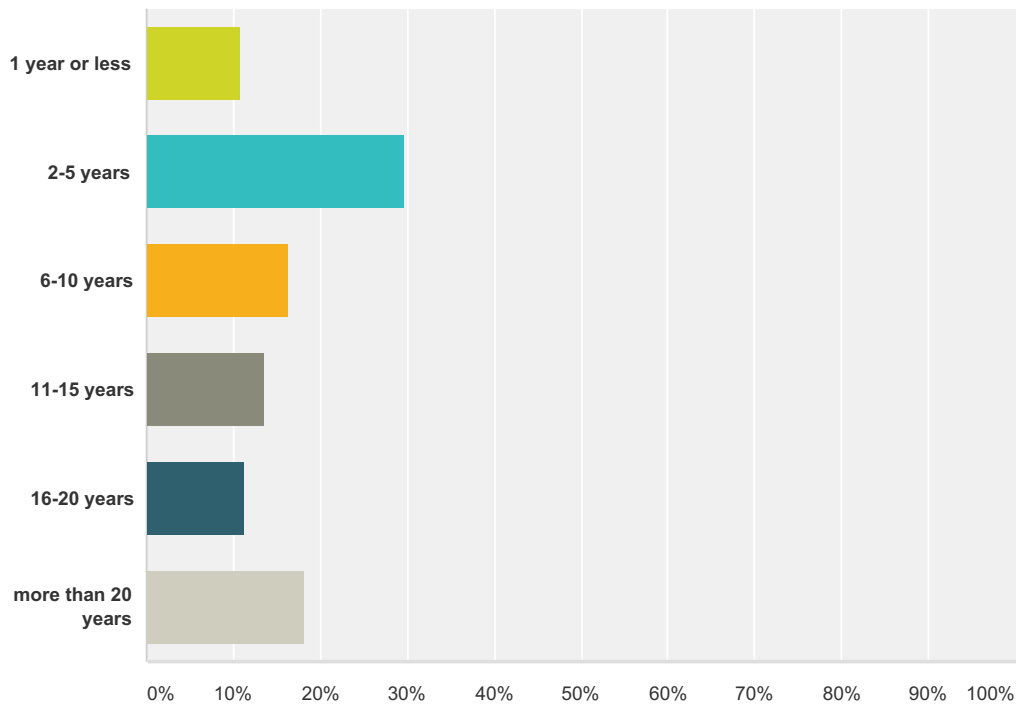

Q24 How long have you been a WNPS member?

Answered: 511 Skipped: 51

Answer Choices	Responses	Count
1 year or less	10.96%	56
2-5 years	29.75%	152
6-10 years	16.24%	83
11-15 years	13.50%	69
16-20 years	11.35%	58
more than 20 years	18.20%	93
Total		511