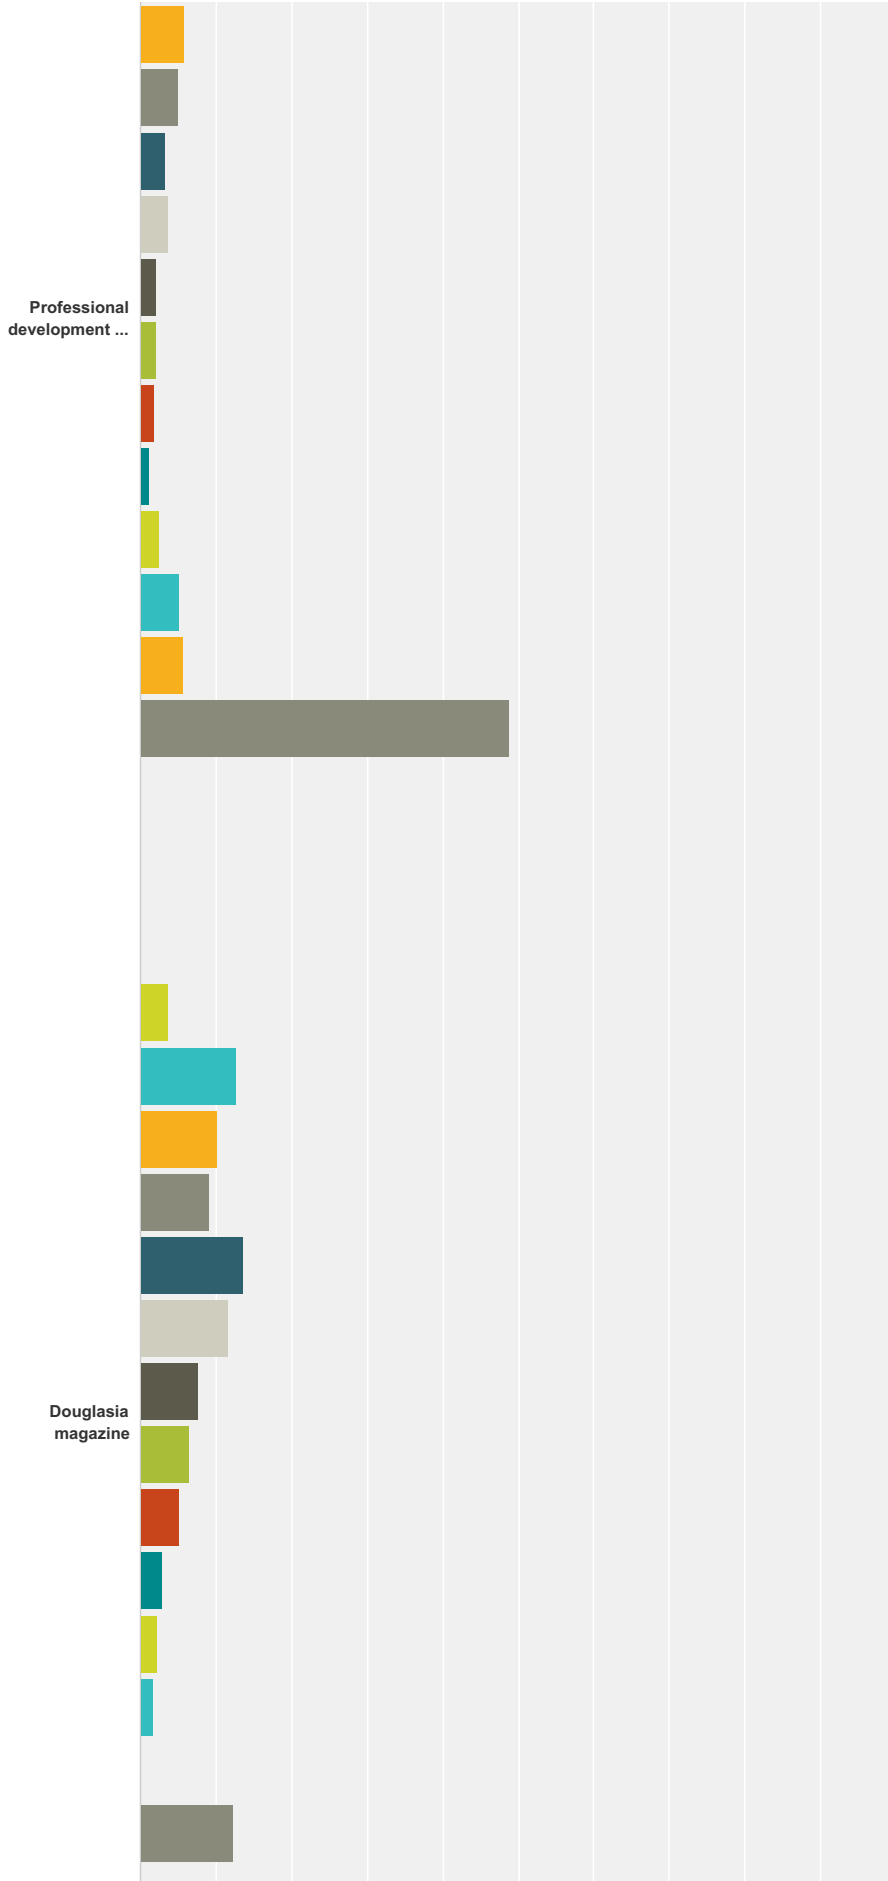

Q28 Why did you become a member of WNPS? Please rank your reasons, with 1 being the most important.

Answered: 504 Skipped: 58

WNPS Communications Strategy Survey

WNPS Communications Strategy Survey

WNPS Communications Strategy Survey

WNPS Communications Strategy Survey

WNPS Communications Strategy Survey

WNPS Communications Strategy Survey

WNPS Communications Strategy Survey

	1	2	3	4	5	6	7	8	9	10	11	12	13	N/A	Total	Score
Study Weekend	4.59% 15	8.26% 27	8.87% 29	8.56% 28	6.73% 22	6.73% 22	5.81% 19	4.89% 16	4.59% 15	3.67% 12	2.14% 7	1.83% 6	2.14% 7	31.19% 102	327	8.37
Support for grants to research, education, and conservation	2.62% 9	9.59% 33	8.72% 30	6.98% 24	9.01% 31	7.56% 26	6.40% 22	7.27% 25	5.23% 18	4.36% 15	3.20% 11	3.78% 13	1.16% 4	24.13% 83	344	8.00