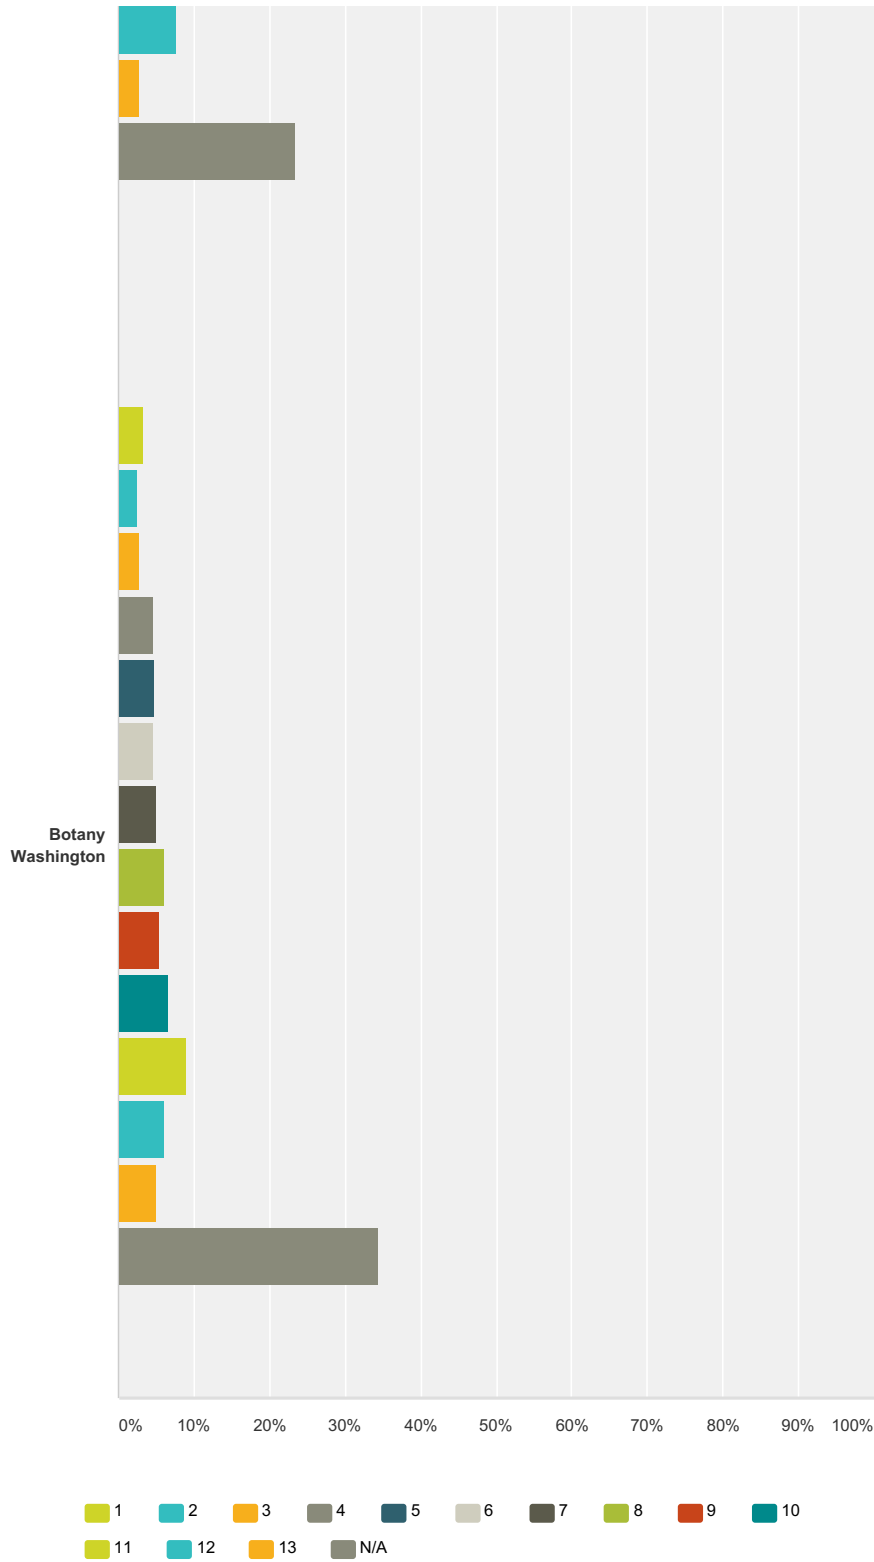

Q28 Why did you become a member of WNPS? Please rank your reasons, with 1 being the most important.

Answered: 504 Skipped: 58

WNPS Communications Strategy Survey

WNPS Communications Strategy Survey

WNPS Communications Strategy Survey

WNPS Communications Strategy Survey

WNPS Communications Strategy Survey

WNPS Communications Strategy Survey

WNPS Communications Strategy Survey

	1	2	3	4	5	6	7	8	9	10	11	12	13	N/A	Total	Score
Study Weekend	4.59% 15	8.26% 27	8.87% 29	8.56% 28	6.73% 22	6.73% 22	5.81% 19	4.89% 16	4.59% 15	3.67% 12	2.14% 7	1.83% 6	2.14% 7	31.19% 102	327	8.37
Support for grants to research, education, and conservation	2.62% 9	9.59% 33	8.72% 30	6.98% 24	9.01% 31	7.56% 26	6.40% 22	7.27% 25	5.23% 18	4.36% 15	3.20% 11	3.78% 13	1.16% 4	24.13% 83	344	8.00