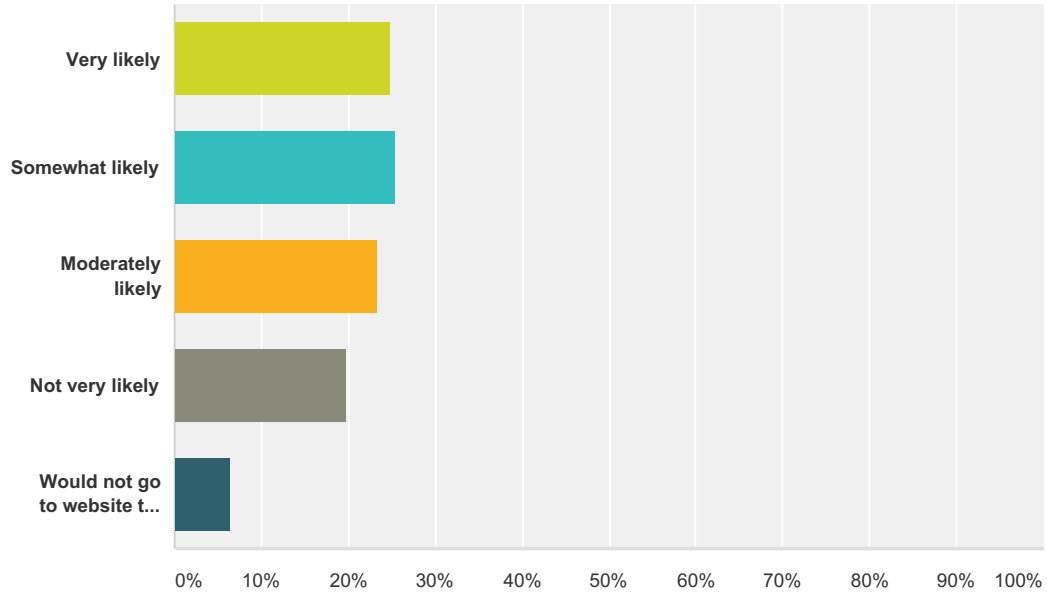

Q7 If there were additional Douglasia content available only in an electronic edition, how likely would you be to go to the website and read it?

Answered: 557 Skipped: 5

Answer Choices	Responses
Very likely	24.78% 138
Somewhat likely	25.49% 142
Moderately likely	23.34% 130
Not very likely	19.93% 111
Would not go to website to read	6.46% 36
Total	557